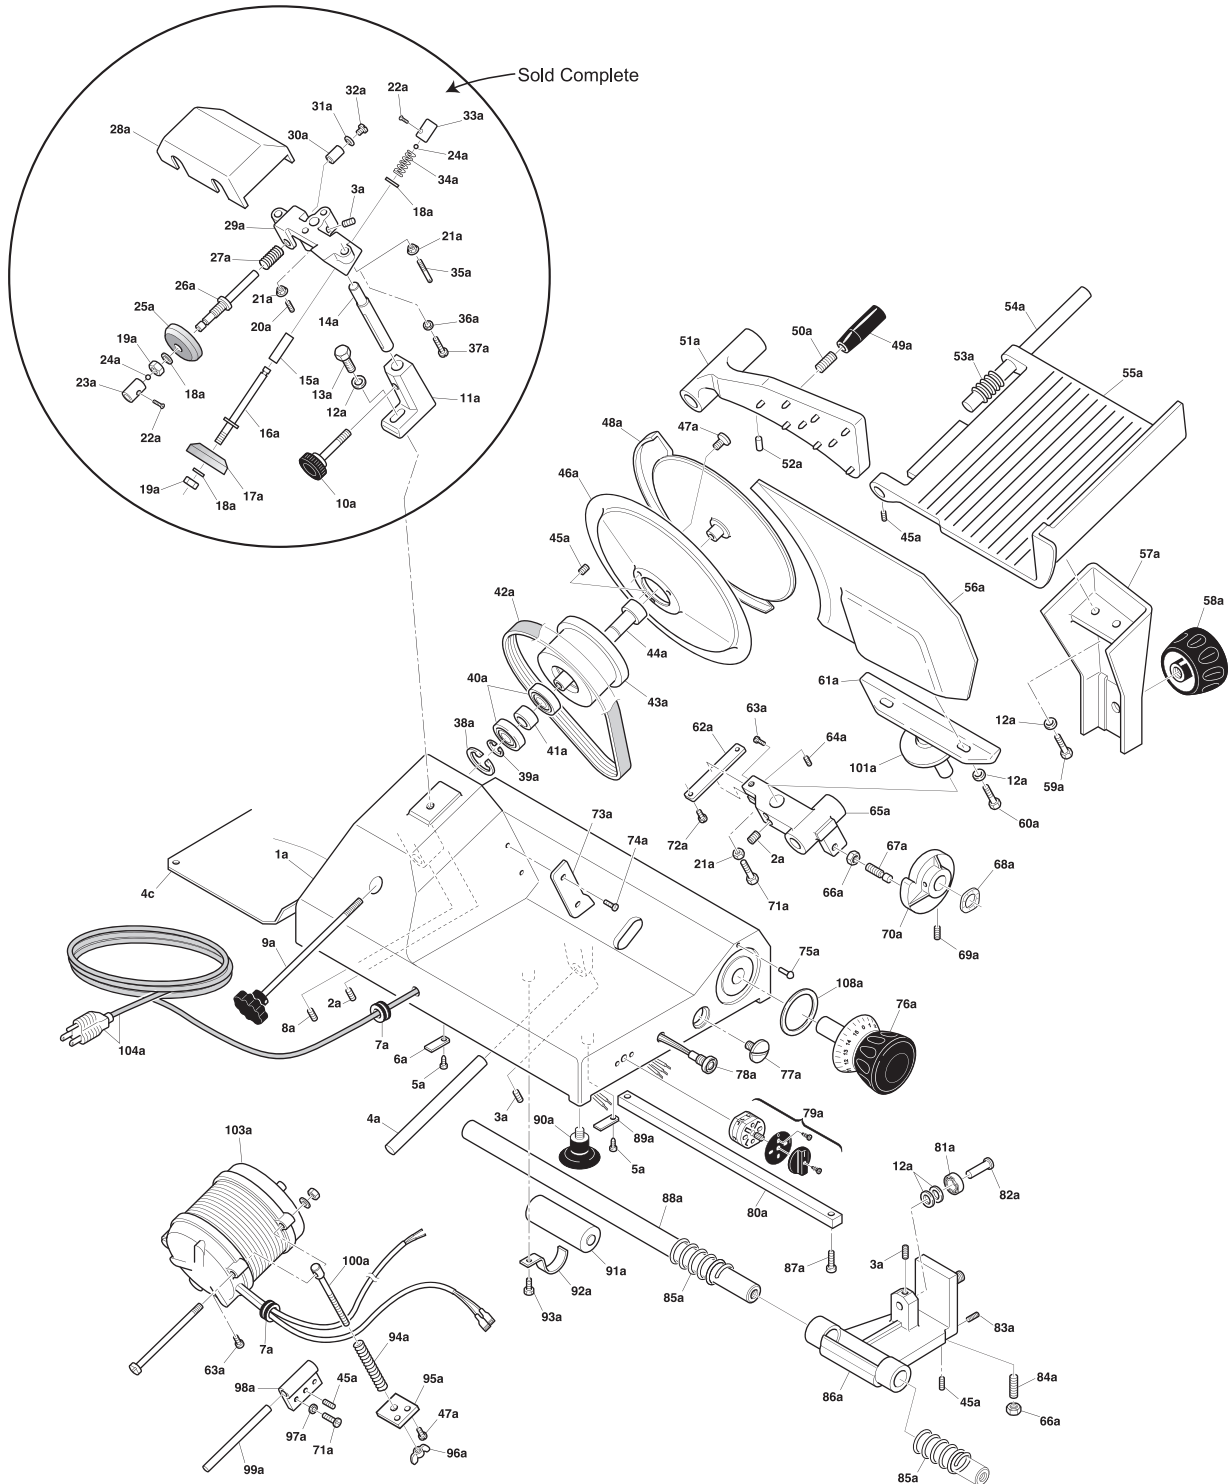

Parts Breakdown

Model MS-IT-0250-I 13621

Parts Breakdown

Model MS-IT-0250-I 13621

Item No.	Description	Position	Item No.	Description	Position	Item No.	Description	Position
33997	Housing for 13621	A1	15057	Clip for 13621	A38	15071	Meat Deflector for 13621	A73
15026	Set Screw TC for 13621	A2	15058	Clip for 13621	A39	34026	Screw TC for 13621	A74
15027	Set Screw TC for 13621	A3	AJ215	Bearing for 13621	A40	34027	Copper Rivet for 13621	A75
AJ209	Small Group Pin for 13621	A4	15060	Spacer for 13621	A41	34028	Index Knob for 13621	A76
AJ210	Screw TC for 13621	A5	34002	Belt TB2-310x8 for 13621	A42	AJ223	Screw Inox for 13621	A77
33998	Stop Plate for 13621	A6	AJ216	Spindle Pulley for 13621	A43	34030	Light for 13621	A78
33999	Strain Relief for 13621	A7	AJ217	Spindle Pin for 13621	A44	15195	Switch - On/Off for 13621	A79
15030	Set Screw TP for 13621	A8	15064	Blade Set Screw for 13621	A45	AJ224	Square Bar for 13621	A80
17686	Tie Rod for 13621	A9	13586	Blade 250E/F/R 40-3-210 for 13621	A46	AJ225	Bearing for 13621	A81
15031	Sharpener Tie Rod for 13621	A10	15065	Screw TPSV for 13621	A47	34034	Bearing Pin for 13621	A82
AJ211	Pipette for 13621	A11	15066	Blade Shield for 13621	A48	AJ226	Grain in Iron for 13621	A83
15033	Washer for 13621	A12	AJ218	Pressing Knob for 13621	A49	AJ227	Wheat P.V.C. Telescope for 13621	A84
15034	Screw TE for 13621	A13	AJ219	Captive for 13621	A50	34037	Slide Bar Spring for 13621	A85
15035	Shaft for Sharpener for 13621	A14	AJ220	Presser for 13621	A51	34038	Carriage Support for 13621	A86
15037	Sharpener Pin for 13621	A16	34005	Plastic Dowel for 13621	A52	34039	Screw TC for 13621	A87
33553	Finishing Stone for 13621	A17	34006	Meat Tray Shaft Spring for 13621	A53	AJ228	Round Bar for 13621	A88
15038	Washer for 13621	A18	34007	Meat Tray Shaft for 13621	A54	34041	Stop Plate for 13621	A89
15039	Nut for 13621	A19	34008	Meat Tray for 13621	A55	15073	Foot for 13621	A90
15040	Set Screw for 13621	A20	34009	Guide Plate for 13621	A56	15074	Capacitor for 13621	A91
15041	Nut for 13621	A21	34010	Meat Tray Support for 13621	A57	AJ229	Condenser Clamp for 13621	A92
15042	Screw TGS for 13621	A22	15070	Carriage Knob for 13621	A58	34043	Screw TC for 13621	A93
15043	Sharpener Push Button for 13621	A23	34011	Screw TE for 13621	A59	AJ230	Nut for 13621	A94
15044	Ball Bearing for 13621	A24	34012	Screw TE for 13621	A60	AJ231	Engine Plate for 13621	A95
33032	45x9x6 Sharpening Stone for 13621	A25	34013	Guide Plate Support for 13621	A61	AJ232	Nut for 13621	A96
15045	Sharpener Pin for 13621	A26	AJ221	Group Plate for 13621	A62	34047	Washer for 13621	A97
15046	Sharpener Pin Spring for 13621	A27	34015	Screw TC for 13621	A63	34048	Hinge for 13621	A98
AJ212	Canopy for 13621	A28	34016	Set Screw TC for 13621	A64	34049	Motor Support Shaft for 13621	A99
AJ213	Sharpening Body for 13621	A29	34017	Cam Guide for 13621	A65	15076	Guide Plate Support Cover for 13621	A101
15050	Washer for 13621	A31	34019	Nut for 13621	A66	AJ233	Motor Dom for 13621	A103
15051	Screw TC for 13621	A32	34020	Cam Screw for 13621	A67	AJ234	Cord for 13621	A104
15052	Sharpener Push Button for 13621	A33	AJ222	Corrugated Washer for 13621	A68	AJ235	White Ring for 13621	A108
15053	Sharpener Pin Spring for 13621	A34	34022	Set Screw for 13621	A69	AJ236	Protection of Electrical Parts for 13621	C4
AJ214	Bead for 13621	A35	34023	Cam for 13621	A70	15350	Complete Sharpening Assy. for 13621	
15055	Washer for 13621	A36	34024	Screw TE for 13621	A71	34018	Cam Assembly for 13621	
15056	Screw TC for 13621	A37	34025	Screw TC for 13621	A72			